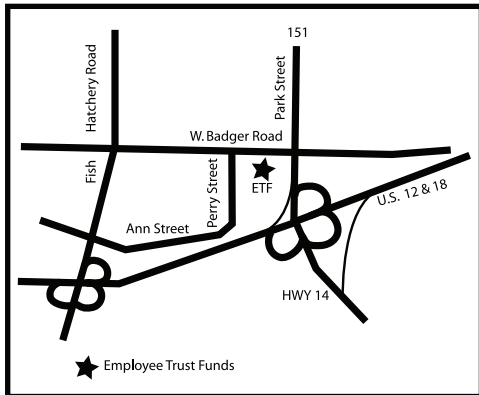

★ Employee Trust Funds
801 W. Badger Road
Madison, WI. 53713-2526

From I-90 & I-94, take Exit 142A to Hwy. 12 & 18 W, Exit Park Street North (Exit 261B).
Corner of Park St and Badger Rd. (Free Parking)