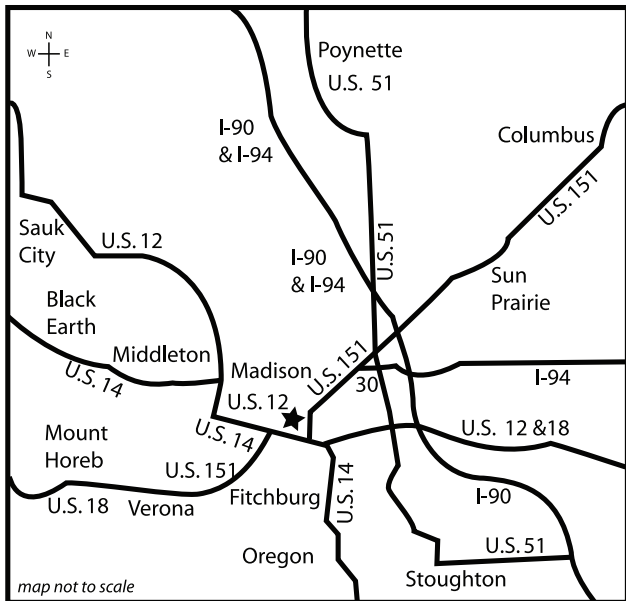

★ Employee Trust Funds
801 W. Badger Road
Madison, WI. 53713-2526

From I-90 & I-94, take Exit 142A to Hwy. 12 & 18 W, Exit Park Street North (Exit 261B).
Corner of Park St and Badger Rd. (Free Parking)